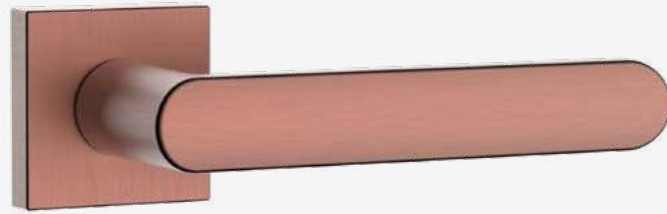

Brera Q

cod. P10880

00_Bec de cane

Finition standard

Finition PVD

Finition standard

	00 Bec de cane	cod. P10880__00	€ 42
	01 Clé	cod. P10880__01	€ 56
	02 Cylindre	cod. P10880__02	€ 56
	03 Condamnation	cod. P10880__03	€ 74

Finition PVD

	00 Bec de cane	cod. P10880__00	€ 74
	01 Clé	cod. P10880__01	€ 91
	02 Cylindre	cod. P10880__02	€ 91
	03 Condamnation	cod. P10880__03	€ 121