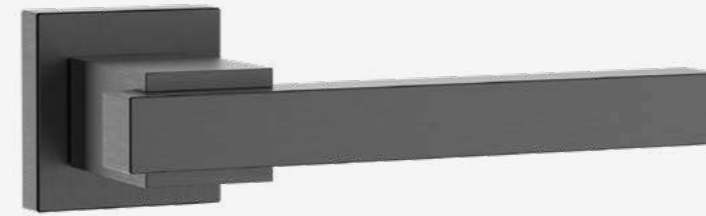

Lahti

cod. P10960

00_Bec de cane

Finition standard

Finition PVD

Finition standard

Finition PVD

Finition standard

	00 Bec de cane	cod. P10670__00	€ 63
	01 Clé	cod. P10670__01	€ 77
	02 Cylindre	cod. P10670__02	€ 77
	03 Condamnation	cod. P10670__03	€ 95

Finition PVD

	00 Bec de cane	cod. P10670__00	€ 95
	01 Clé	cod. P10670__01	€ 112
	02 Cylindre	cod. P10670__02	€ 112
	03 Condamnation	cod. P10670__03	€ 142

Finition standard

	00 Bec de cane	cod. P10960__00	€ 110
	01 Clé	cod. P10960__01	€ 124
	02 Cylindre	cod. P10960__02	€ 124
	03 Condamnation	cod. P10960__03	€ 142

Finition PVD

	00 Bec de cane	cod. P10960__00	€ 142
	01 Clé	cod. P10960__01	€ 159
	02 Cylindre	cod. P10960__02	€ 159
	03 Condamnation	cod. P10960__03	€ 188