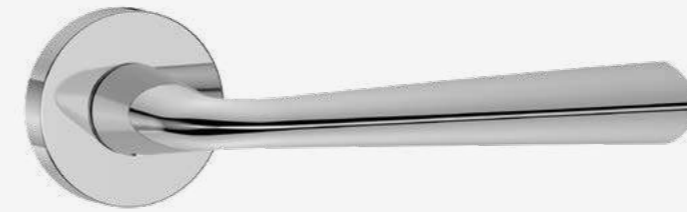

Bray

cod. P10029

00_Bec de cane

Finition standard

Finition standard

	00 Bec de cane	cod. P10029__00	€ 42
	01 Clé	cod. P10029__01	€ 53
	02 Cylindre	cod. P10029__02	€ 53
	03 Condamnation	cod. P10029__03	€ 70