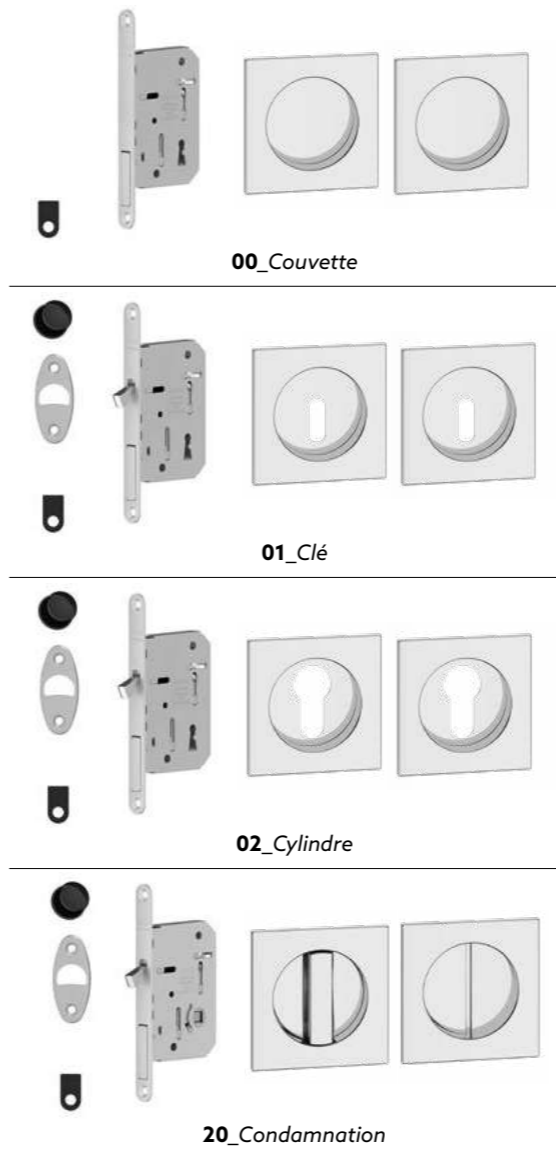

Sochi Q - Kit Premium

cod. P20105

Finition standard

	00 Couvette	cod. P20105__00 10	€44
	01 Clé	cod. P20105__01 10	€56
	02 Cylindre	cod. P20105__02 10	€74
	20 Condamnation	cod. P20105__20 10	€70

Finition PVD

	00 Couvette	cod. P20105__00 10	€62
	01 Clé	cod. P20105__01 10	€74
	02 Cylindre	cod. P20105__02 10	€74
	20 Condamnation	cod. P20105__20 10	€99