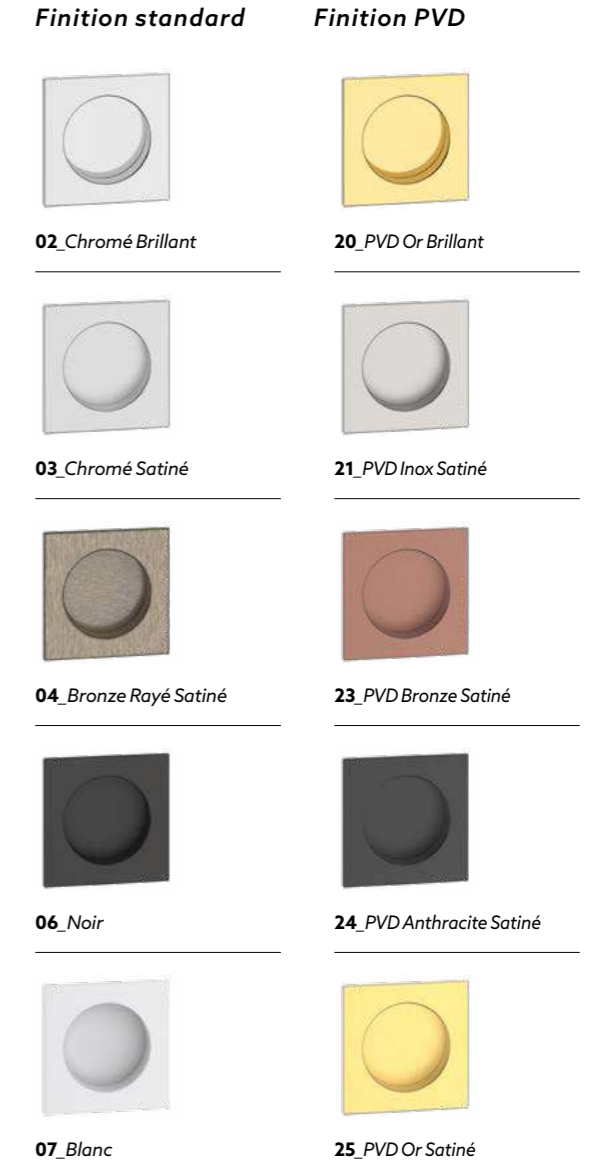

Sochi Q - Kit Premium

cod. P20105

Finition standard

	00 Couvette	cod. P20105__00 10	€44
	01 Clé	cod. P20105__01 10	€56
	02 Cylindre	cod. P20105__02 10	€74
	20 Condamnation	cod. P20105__20 10	€70

Finition PVD

	00 Couvette	cod. P20105__00 10	€62
	01 Clé	cod. P20105__01 10	€74
	02 Cylindre	cod. P20105__02 10	€74
	20 Condamnation	cod. P20105__20 10	€99