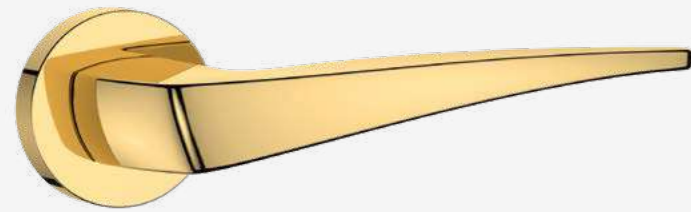

Almaty

cod. P10705

00_Bec de cane

Finition standard

Finition PVD

Finition standard

	00 Bec de cane	cod. P10705__00	€ 67
	01 Clé	cod. P10705__01	€ 77
	02 Cylindre	cod. P10705__02	€ 77
	03 Condamnation	cod. P10705__03	€ 95

Finition PVD

	00 Bec de cane	cod. P10705__00	€ 98
	01 Clé	cod. P10705__01	€ 112
	02 Cylindre	cod. P10705__02	€ 112
	03 Condamnation	cod. P10705__03	€ 142